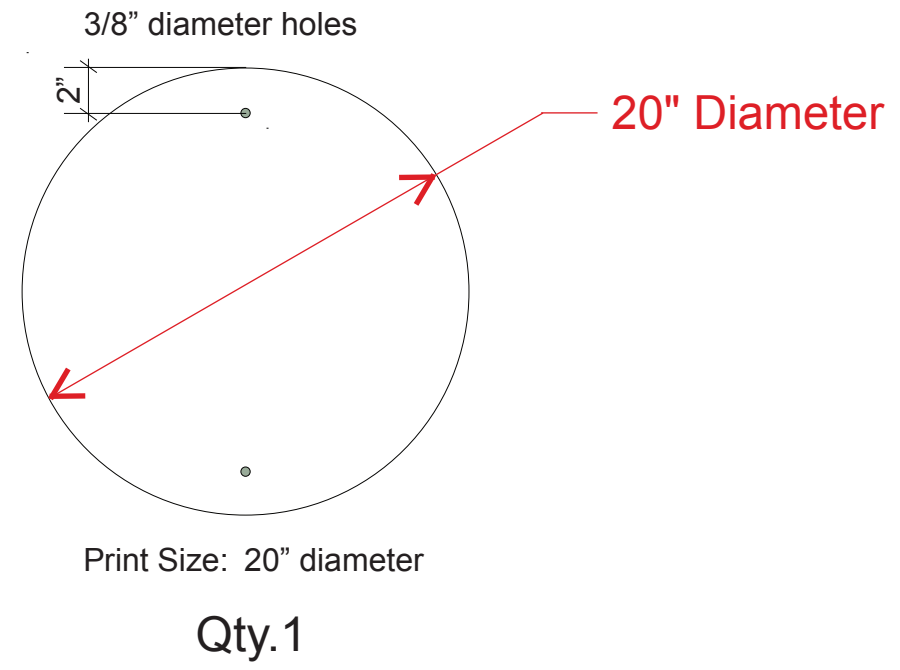

MOD-1307  
Kiosk Graphic Dims

Product Name: MOD-1307
Process: Direct to Print
Material: 1/4" Sintra
Effective Date: 6/24/2013

NOTE: Graphic files must be @ 150 dpi Finished Size.  
DO NOT send Flattened Files. Production can not manipulate  
the content, proportion or color of these files.

NOTE: These dimensions are for graphic layout purposes.