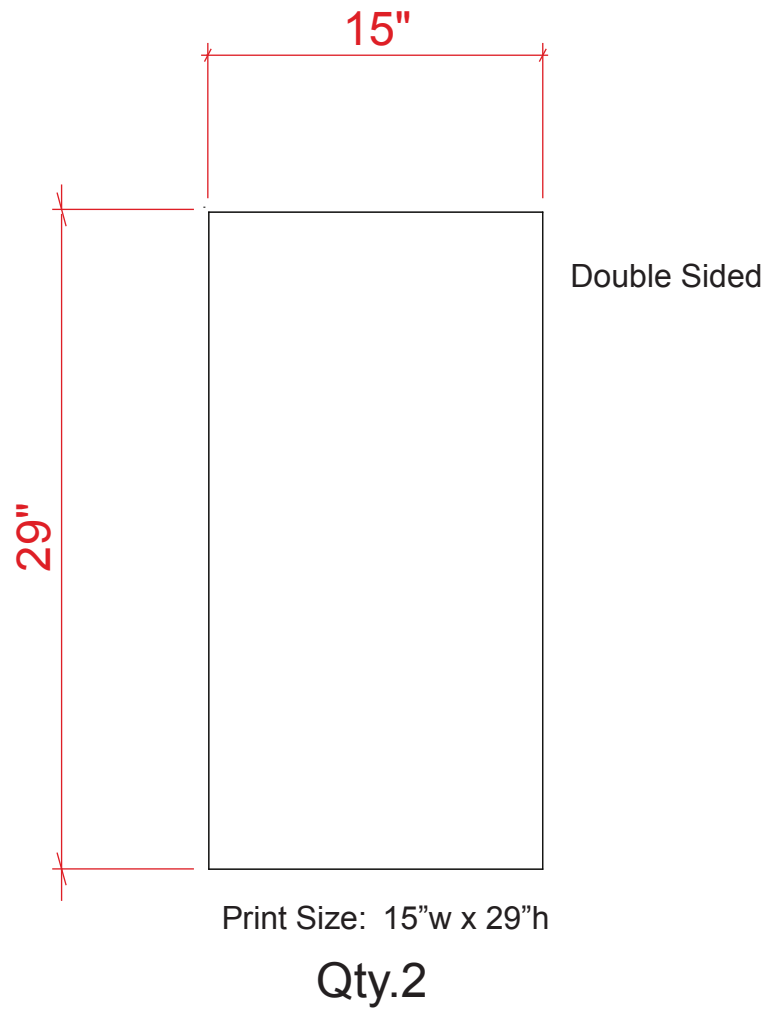

MOD-1307  
Kiosk Graphic Dims

Product Name: MOD-1307
Process: Direct to Print
Material: 1/4" Sintra
Effective Date: 6/24/2013

NOTE: Graphic files must be @ 150 dpi Finished Size.  
DO NOT send Flattened Files. Production can not manipulate  
the content, proportion or color of these files.

NOTE: These dimensions are for graphic layout purposes.