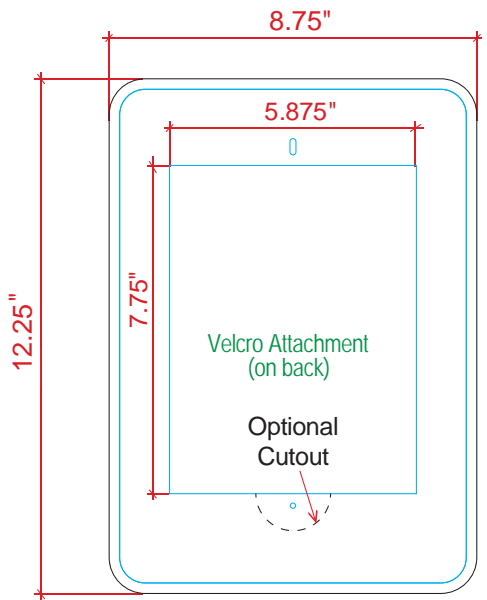

**iPad Kiosk Halo**

11"

Note: Custom shape/sizes available.

Print Size: 11"w x 16"h  
Final/Live Area: 10.5"w x 15.5"h

**iPad Kiosk Face Plate Graphic**

Print Size: 8.75"w x 12.25"h  
Final/Live Area: 8.25"w x 11.75"h

Double-sided Direct Print on InFill on 1/4"

Product Name: MOD-1355
Process: HD
Material: 1/8" Sintra
Effective Date: 8.20.2013

MOD-1355 Side View

NOTE: Graphic files must be @ 150 dpi Finished Size.  
DO NOT send Flattened Files.  
Production can not manipulate the content, proportion or color of these files.

NOTE: These dimensions are for graphic layout purposes.