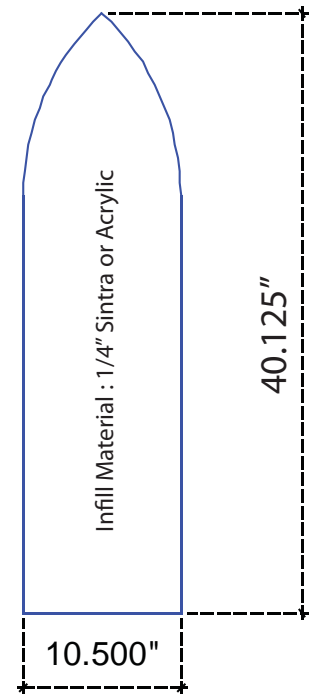

**iPad Kiosk Halo**

11"

Note: Custom shape/sizes available.

Print Size: 11"w x 16"h  
Final/Live Area: 10.5"w x 15.5"h

**iPad Kiosk Face Plate Graphic**

Print Size: 8.75"w x 12.25"h  
Final/Live Area: 8.25"w x 11.75"h

Double-sided Direct Print on InFill on 1/4"

Product Name: MOD-1355
Process: HD
Material: 1/8" Sintra
Effective Date: 8.20.2013

MOD-1355 Side View

NOTE: Graphic files must be @ 150 dpi Finished Size.  
DO NOT send Flattened Files.  
Production can not manipulate the content, proportion or color of these files.

NOTE: These dimensions are for graphic layout purposes.