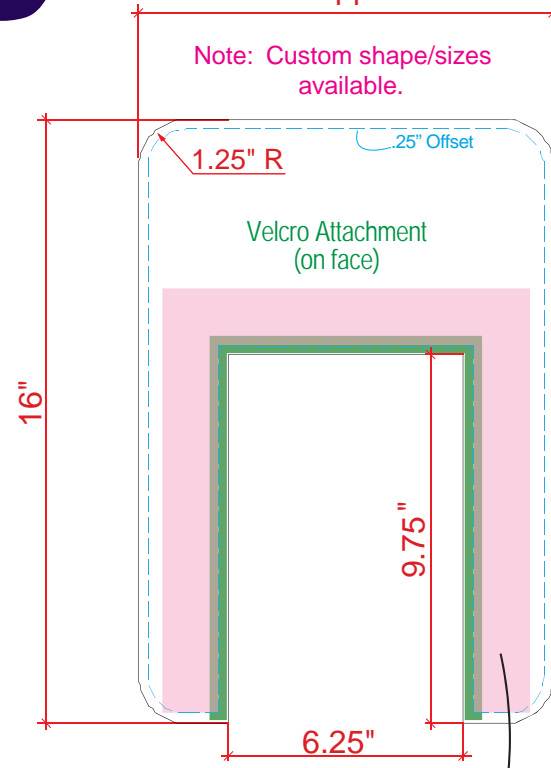

**iPad Kiosk Halo**

11"

Note: Custom shape/sizes available.

Print Size: 11"w x 16"h  
Final/Live Area: 10.5"w x 15.5"h

**iPad Kiosk Face Plate Graphic**

Print Size: 8.75"w x 12.25"h  
Final/Live Area: 8.25"w x 11.75"h

Double-sided Direct Print on InFill on 1/4"

Product Name: MOD-1355
Process: HD
Material: 1/8" Sintra
Effective Date: 8.20.2013

MOD-1355 Side View

NOTE: Graphic files must be @ 150 dpi Finished Size.  
DO NOT send Flattened Files.  
Production can not manipulate the content, proportion or color of these files.

NOTE: These dimensions are for graphic layout purposes.